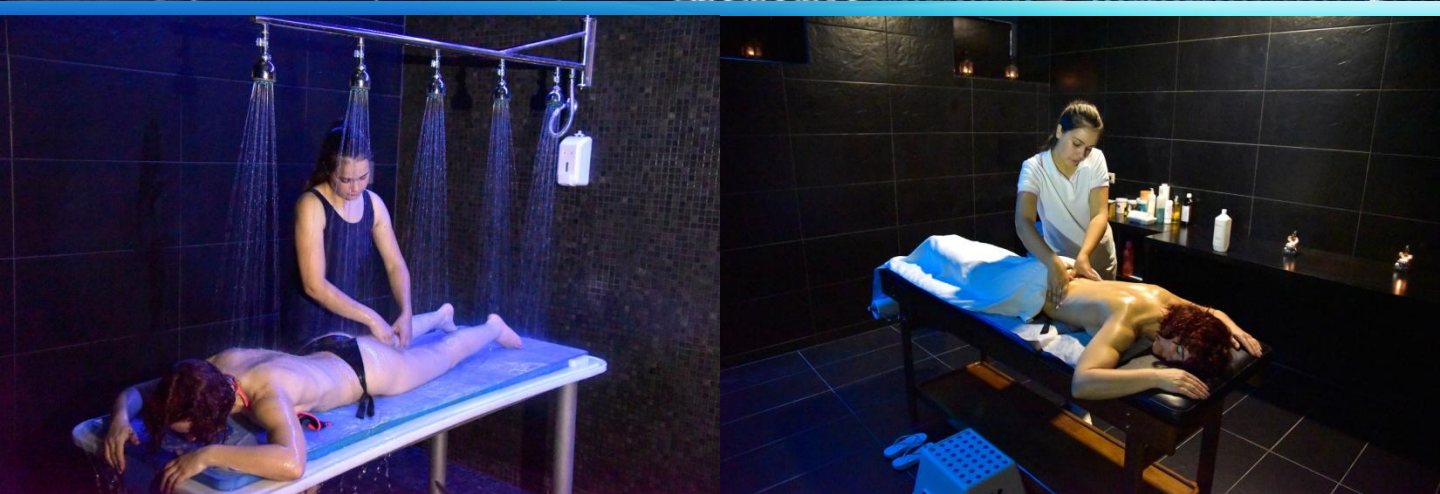

254 870 700 | geral@douromarinahotel.com
Avenida da Nazaré, 4660-013
Caldas de Aregos - Resende
GPS: N 41°06'02.00"; O 08°00'38.00"