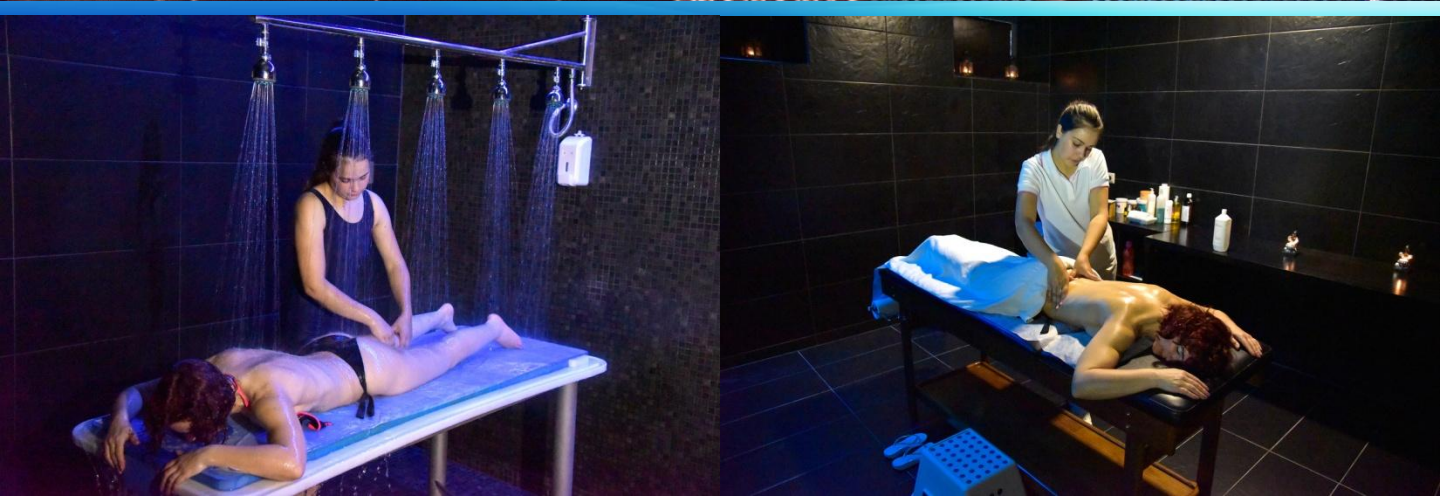

254 870 700 | geral@douromarinahotel.com
Avenida da Nazaré, 4660-013
Caldas de Aregos - Resende
GPS: N 41°06'02.00"; O 08°00'38.00"